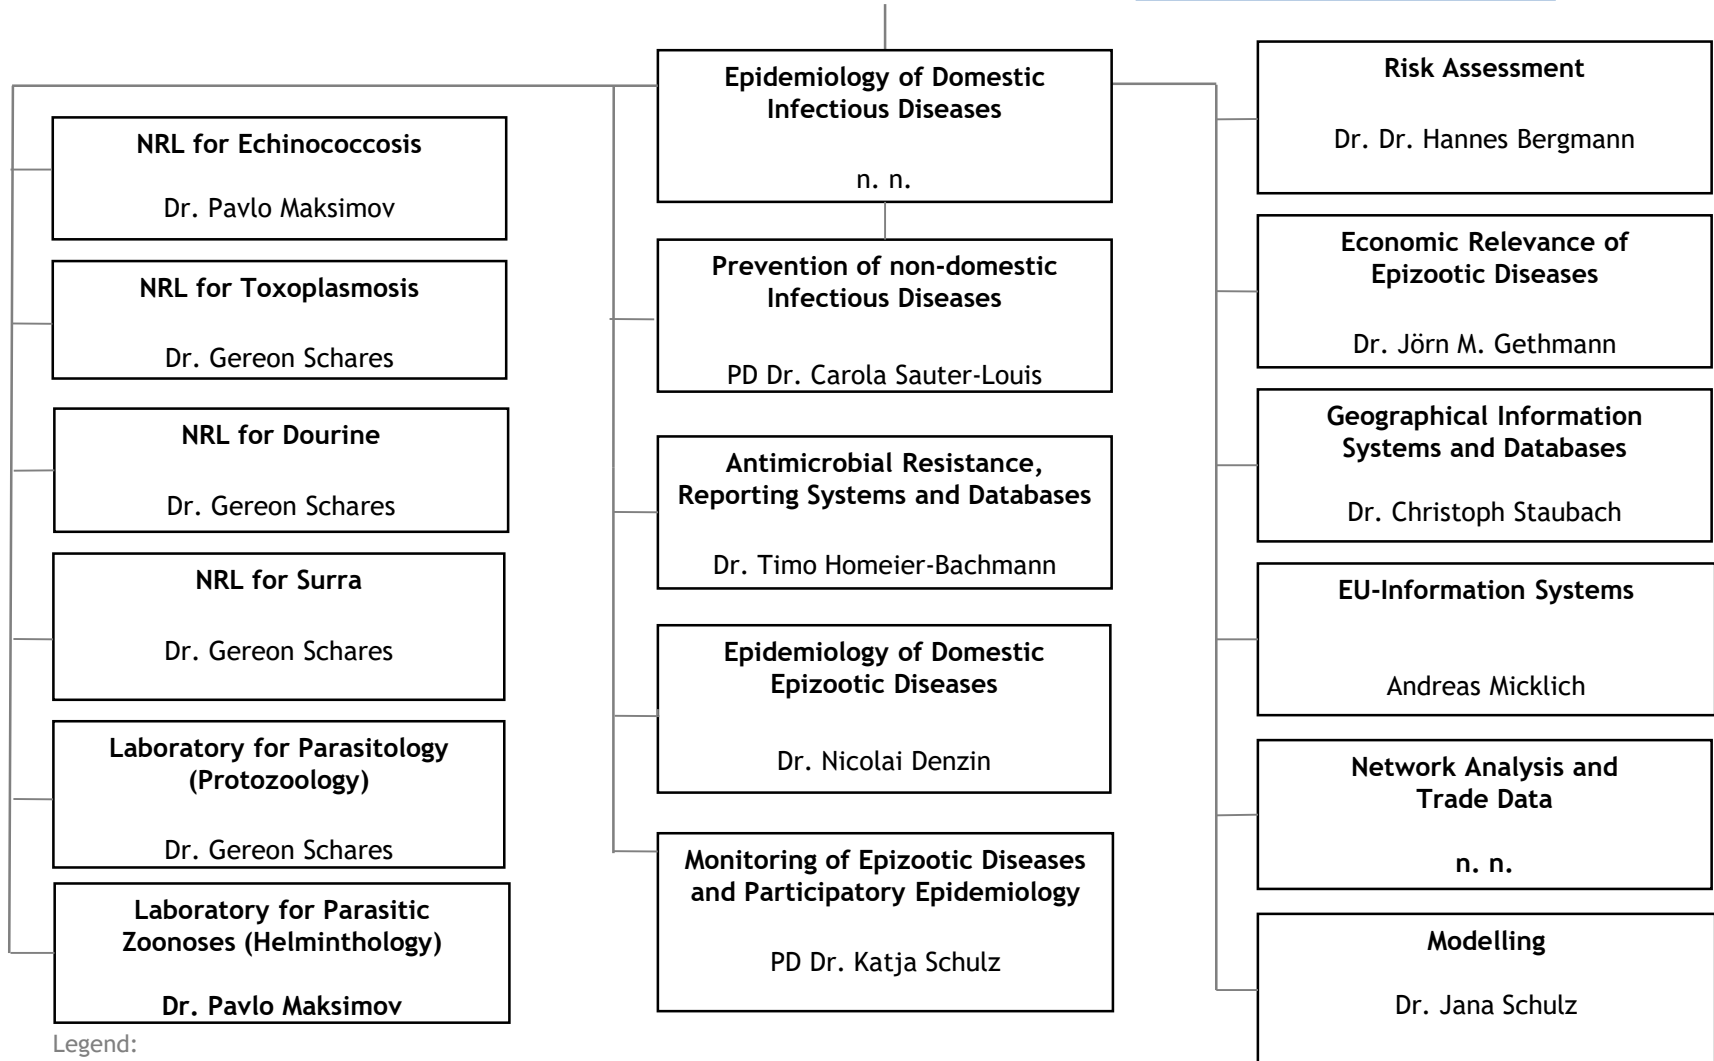

Head of Institute:
PD Dr. Carola Sauter-Louis

Deputy Head of Institute:
Dr. Gereon Schares

Legend:

NRL National Reference Laboratory